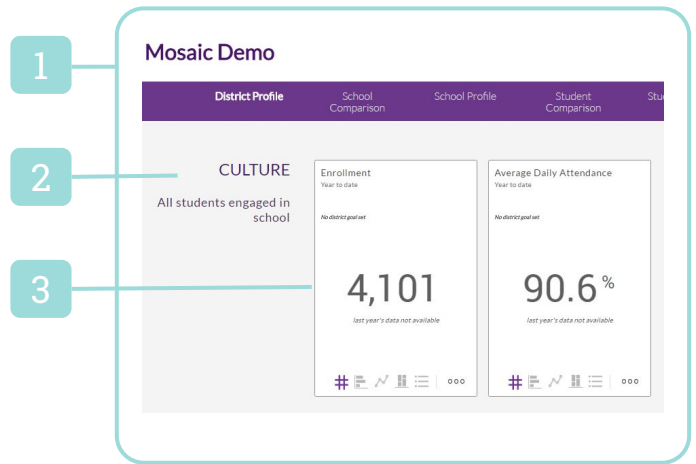

Dashboard Configurations

1 DASHBOARD FRAMEWORK

A dashboard framework contains the layout elements for your dashboard. A framework can be applied to one, multiple or all dashboards.

2 STRATEGIC PANEL

A strategic panel is a high-level area that your district aims to impact. On a profile dashboard, a panel is a group of one or more rows. On a list dashboard, a panel is a group of one or more columns. Each panel has title and a description. It has one or more metric containers associated with it.

3 METRIC CONTAINER

A metric container displays information about one metric, including metric results and metadata about that metric (such as title, definition, goal, colors).

Profile